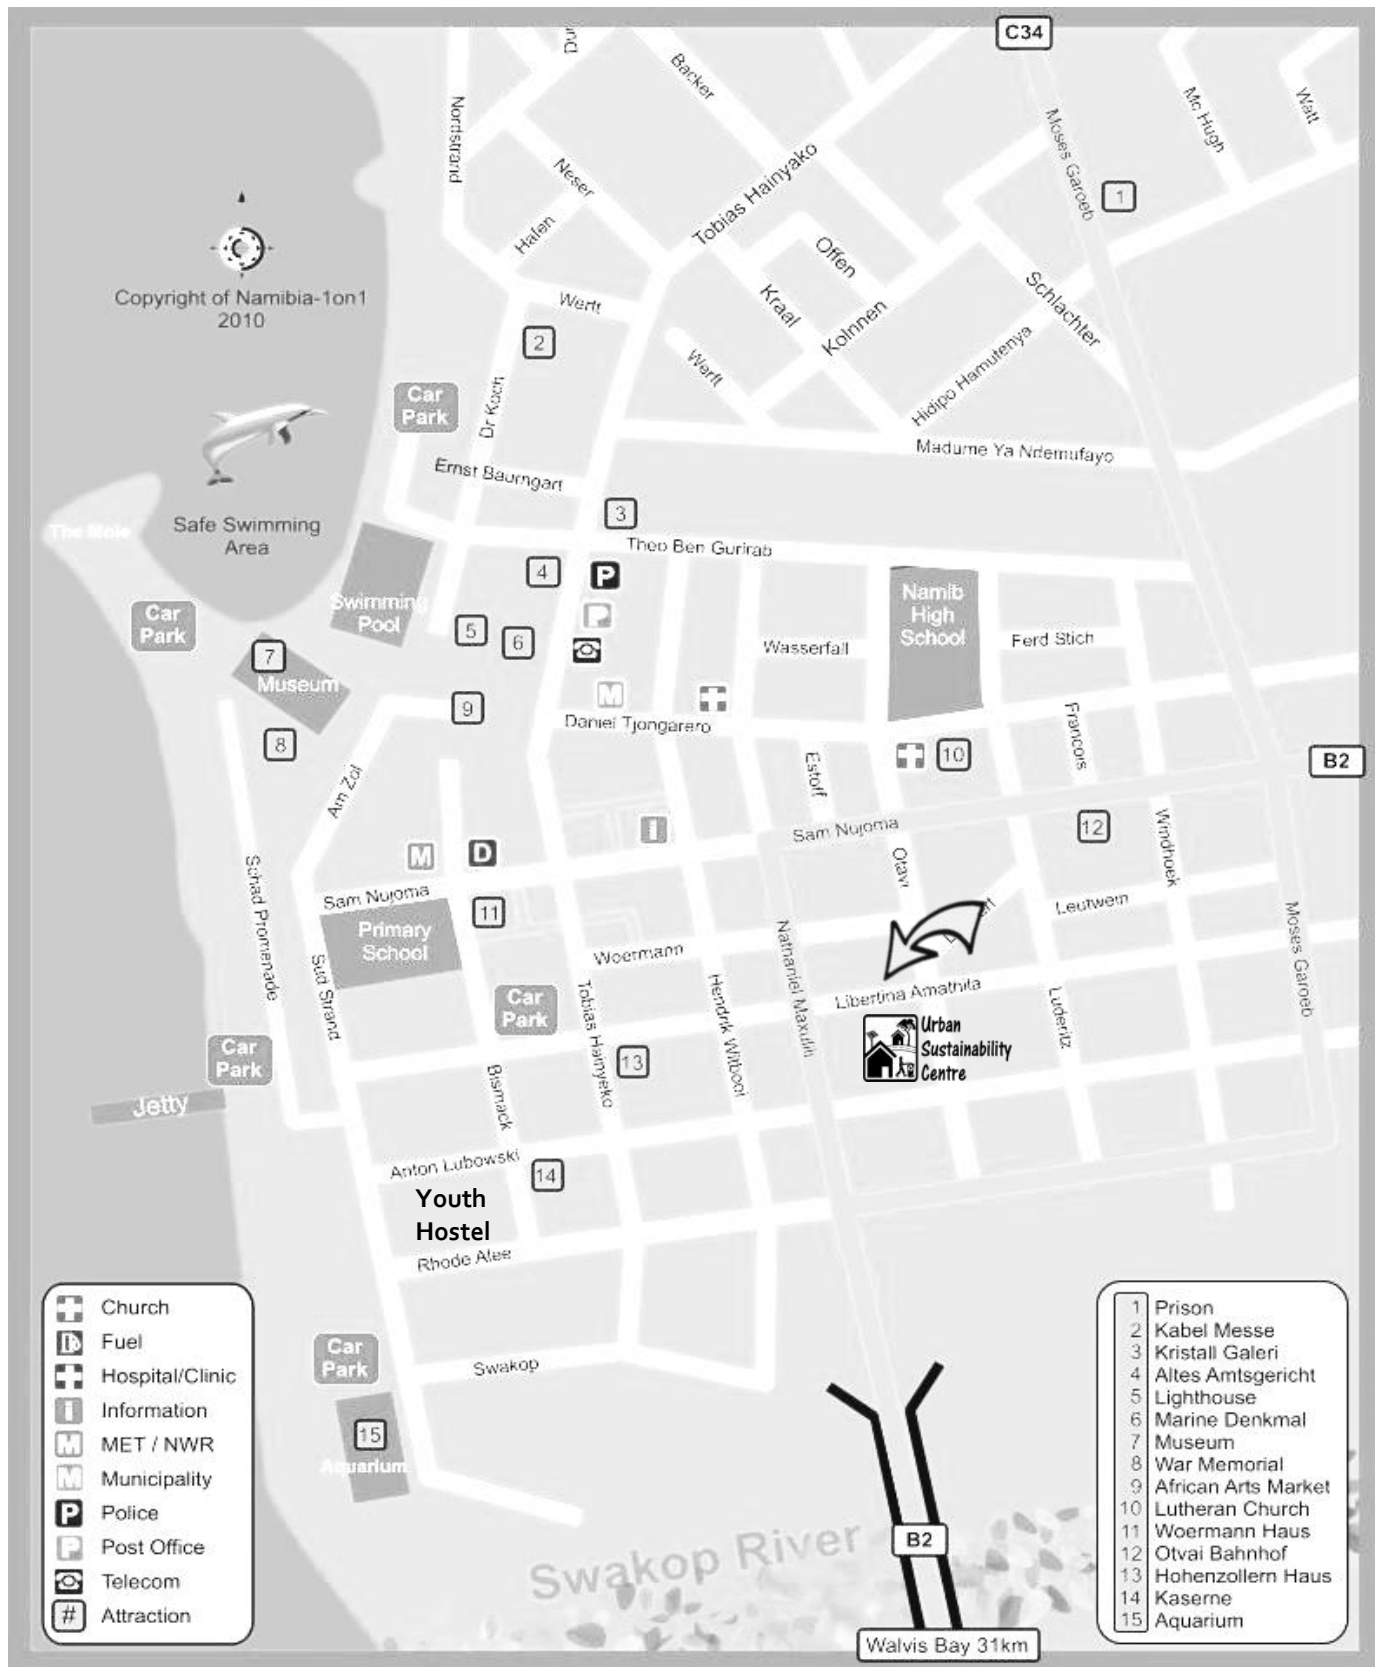

Please park along the street..

FROM THE NORTH/HENTIES BAY

1. Drive South along the Henties Bay Road/ Moses Garoeb to the last TRAFFIC LIGHT at ShopRite. **GO STRAIGHT THROUGH** the robot.
2. Drive to the STOP STREET and **TURN RIGHT** onto Libertina Amathila Ave, towards the sea.
3. After you pass over the SPEED HUMP, look for *Desert Sands (Boutique B&B & Self-Catering)* on the right, NaDEET is across the street on the left at **41 Libertina Amathila Ave**.

If you have reached the KFC, you have gone too far. Please park along the street.

FROM SWAKOPMUND YOUTH HOSTEL

Walk North up Bismarck Street, past the Europa Hof Hotel.

TURN RIGHT at the next street onto Libertina Amathila Ave, and continue to walk past 3 STOP STREETS.

Image: <https://images.app.goo.gl/5oD7MvpWmWeJ2p8a9>