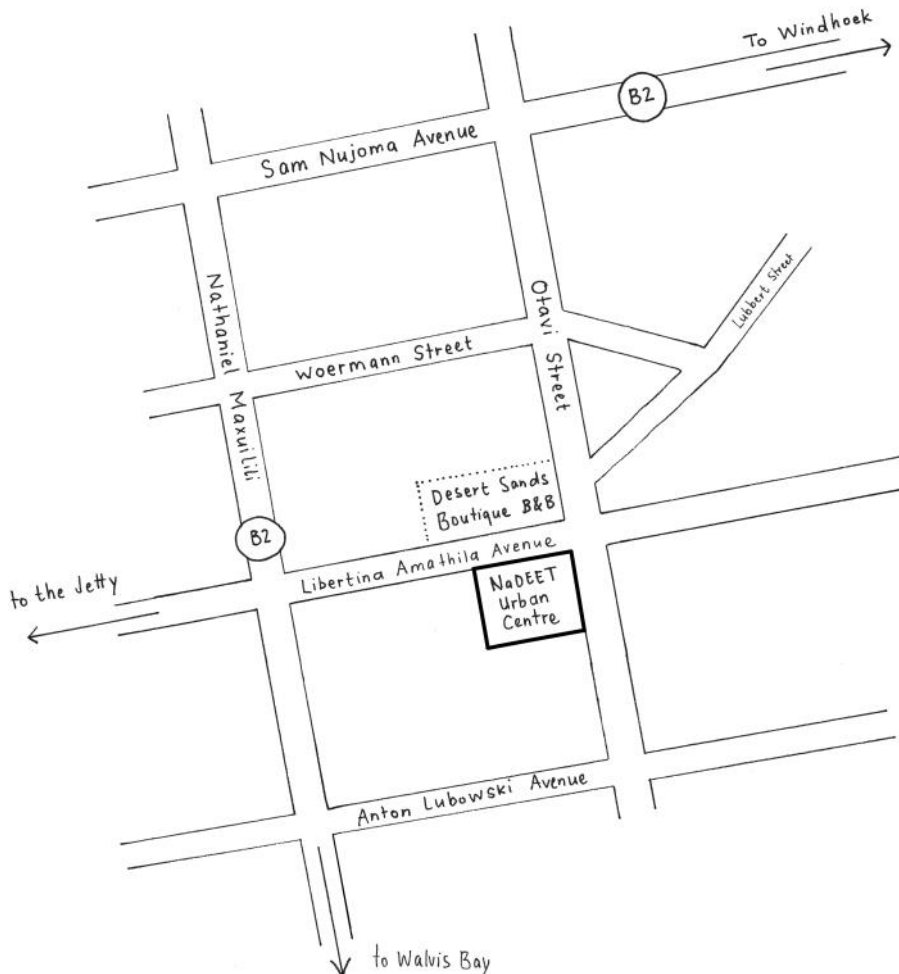

Please park along the street..

FROM THE NORTH/HENTIES BAY

1. Drive South along the Henties Bay Road/ Moses Garoeb to the last TRAFFIC LIGHT at ShopRite. **GO STRAIGHT THROUGH** the robot.
2. Drive to the STOP STREET and **TURN RIGHT** onto Libertina Amathila Ave, towards the sea.
3. After you pass over the SPEED HUMP, look for *Desert Sands (Boutique B&B & Self-Catering)* on the right, NaDEET is across the street on the left at **41 Libertina Amathila Ave**.

If you have reached the KFC, you have gone too far. Please park along the street.

FROM THE EAST B2/WINDHOEK

1. Drive straight through both traffic circles upon entering Swakopmund. At the first TRAFFIC LIGHT (Moses Garoeb & Sam Nujoma streets), **TURN LEFT** onto Moses Garoeb Street (towards Walvis Bay.)
2. Drive to the STOP STREET and **TURN RIGHT** onto Libertina Amathila Ave, towards the sea
3. After you pass over the SPEED HUMP, look for *Desert Sands (Boutique B&B & Self-Catering)* on the right, NaDEET is across the street on the left at **41 Libertina Amathila Ave**

If you have reached the KFC, you have gone too far. Please park along the street.

FROM SWAKOPMUND YOUTH HOSTEL

Walk North up Bismarck Street, past the Europa Hof Hotel.

TURN RIGHT at the next street onto Libertina Amathila Ave, and continue to walk past 3 STOP STREETS.